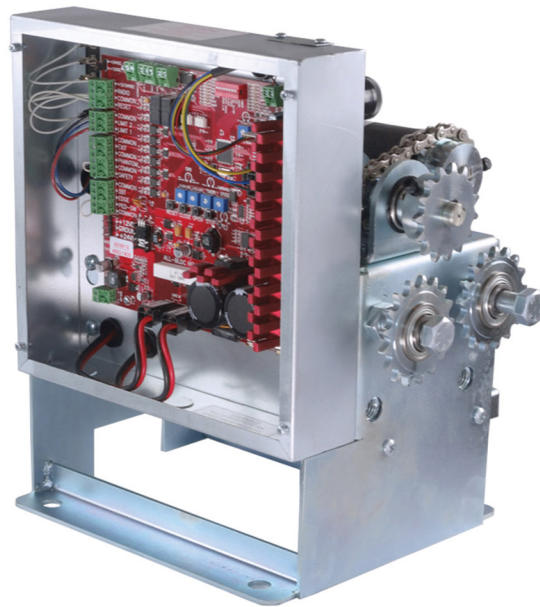

# ALL-O-MATIC®

818-787-1988

UL325  
COMPLIANT

UL991  
COMPLIANT

INTEGRATED  
BATTERY BACKUP

MAINTENANCE FREE  
BRUSHLESS DC MOTOR

24VDC SOLAR POWER  
OPTION

BACK DRIVEABLE GEARBOX TO  
EASILY OPEN GATE MANUALLY

## SL-45 DC SLIDE GATE OPERATOR

COMPACT,  
LOW PROFILE  
FRAME

RESIDENTIAL APPLICATIONS

SLIDERS | SWINGERS | OVERHEADS

The Standard by which all other **automatic gate operators** are measured

## SL-45 DC SLIDE GATE OPERATOR

## SPECS

2016 UL 325 & UL 991 Compliant

<b>Warranty</b>	5 Year Residential
<b>Motor</b>	24 VDC Brushless Motor - Continuous Duty Cycle
<b>Duty Cycle</b>	Continuous
<b>Power Options</b>	120/220 VAC Single Phase
<b>Gear Box Ratio</b>	28.93:1 Planetary Gearbox High Efficiency
<b>Cover</b>	Rotationally Molded – Indestructible
<b>Dimensions</b>	W: 11" – L: 14.5" – H 15.5"
<b>Maximum Gate Length</b>	30 Feet
<b>Maximum Gate Weight</b>	800 Lbs
<b>Gate Travel Speed</b>	12 inches per sec
<b>Operator Weight</b>	50 lbs
<b>Emergency Release Options</b>	Can be pushed open in the event of a power failure
<b>Battery Backup</b>	Integrated, Capable of up to 250 cycles on a 600lbs Gate Battery: Two 8 Ah Batteries 12VDC
<b>Solar Capabilities</b>	12VDC or 24VDC Solar Panel Input