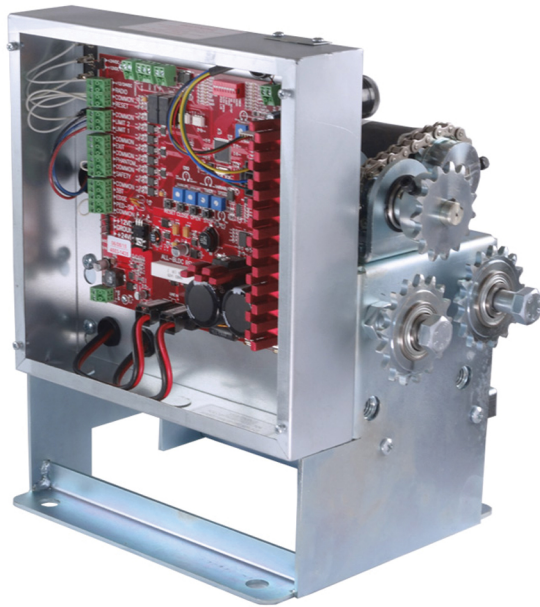

# ALL-O-MATIC®

818-787-1988

UL325  
COMPLIANT

UL991  
COMPLIANT

INTEGRATED  
BATTERY BACKUP

MAINTENANCE FREE  
BRUSHLESS DC MOTOR

24VDC SOLAR POWER  
OPTION

BACK DRIVEABLE GEARBOX TO  
EASILY OPEN GATE MANUALLY

## SL-45 DC SLIDE GATE OPERATOR

COMPACT,  
LOW PROFILE  
FRAME

RESIDENTIAL APPLICATIONS

SLIDERS | SWINGERS | OVERHEADS

The Standard by which all other **automatic gate operators** are measured

## SL-45 DC SLIDE GATE OPERATOR

## SPECS

2016 UL 325 & UL 991 Compliant

<b>Warranty</b>	5 Year Residential
<b>Motor</b>	24 VDC Brushless Motor - Continuous Duty Cycle
<b>Duty Cycle</b>	Continuous
<b>Power Options</b>	120/220 VAC Single Phase
<b>Gear Box Ratio</b>	28.93:1 Planetary Gearbox High Efficiency
<b>Cover</b>	Rotationally Molded – Indestructible
<b>Dimensions</b>	W: 11" – L: 14.5" – H 15.5"
<b>Maximum Gate Length</b>	30 Feet
<b>Maximum Gate Weight</b>	800 Lbs
<b>Gate Travel Speed</b>	12 inches per sec
<b>Operator Weight</b>	50 lbs
<b>Emergency Release Options</b>	Can be pushed open in the event of a power failure
<b>Battery Backup</b>	Integrated, Capable of up to 250 cycles on a 600lbs Gate Battery: Two 8 Ah Batteries 12VDC
<b>Solar Capabilities</b>	12VDC or 24VDC Solar Panel Input